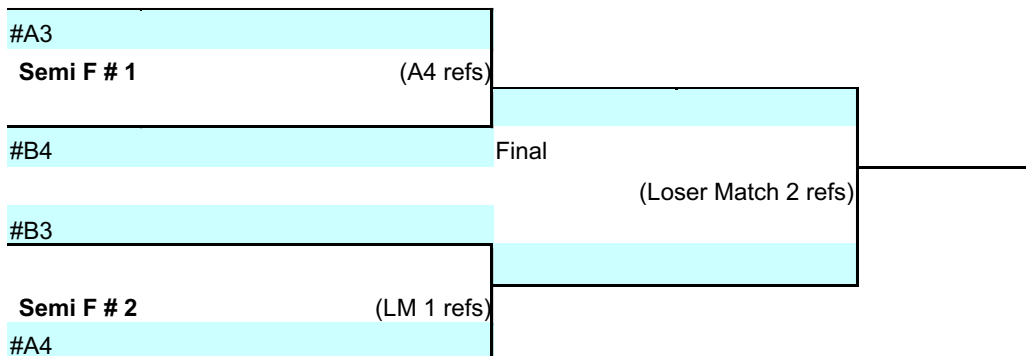

There will be a \$5.00 entry fee for spectators.

Follow Beyond The Baseline on Facebook, Twitter, and Instagram

ALL MATCHES Beyond The Baseline, 1540 W 12th Street, Davenport, Ia

GOLD BRACKET

Playoffs	Semi # 1		Semi #2		Finals	
	#1	#4	#2	#3	WM1	WM2
Game 1						
Game 2						
Game 3						
Pt Dif						
Won						
Loss						

SILVER BRACKET

Playoffs	Semi # 1		Semi #2		Finals	
	#1	#4	#2	#3	WM1	WM2
Game 1						
Game 2						
Game 3						
Pt Dif						
Won						
Loss						