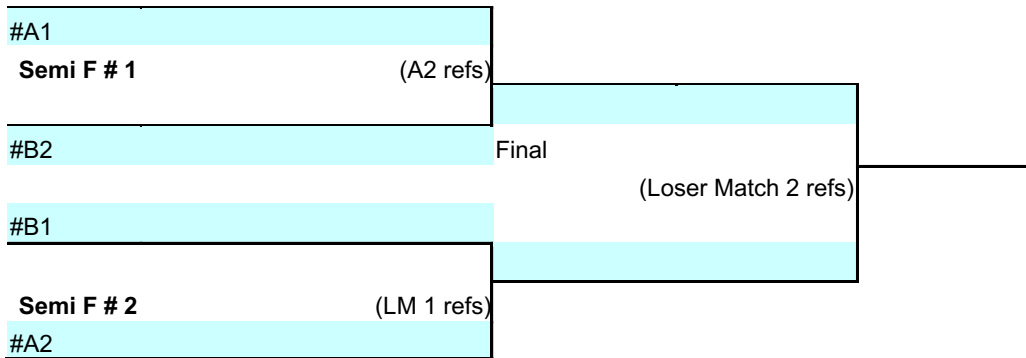

There will be a \$5.00 entry fee for spectators.

Follow Beyond The Baseline on Facebook, Twitter, and Instagram

ALL MATCHES Beyond The Baseline, 1540 W 12<sup>th</sup> Street, Davenport, Ia

All matches at Beyond The Baseline, 1540 W 12<sup>th</sup> Street, Davenport Iowa 52804 – [www.beyondthebaseline.net](http://www.beyondthebaseline.net)

## GOLD BRACKET

Playoffs	Semi # 1		Semi #2		Finals	
	#1	#4	#2	#3	WM1	WM2
Game 1						
Game 2						
Game 3						
Pt Dif						
Won						
Loss						