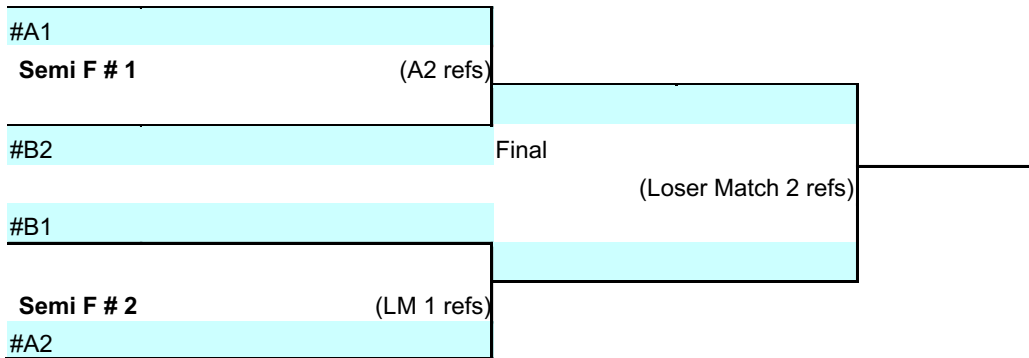

Follow Beyond The Baseline on Facebook, Twitter, and Instagram

ALL MATCHES Beyond The Baseline, 1540 W 12<sup>th</sup> Street, Davenport, Ia

All matches at Beyond The Baseline, 1540 W 12<sup>th</sup> Street, Davenport Iowa 52804 – [www.beyondthebaseline.net](http://www.beyondthebaseline.net)  
Follow us on facebook, twitter, and instagram

## GOLD BRACKET

Playoffs	Semi # 1		Semi #2		Finals	
	#1	#4	#2	#3	WM1	WM2
Game 1						
Game 2						
Game 3						
Pt Dif						
Won						
Loss						